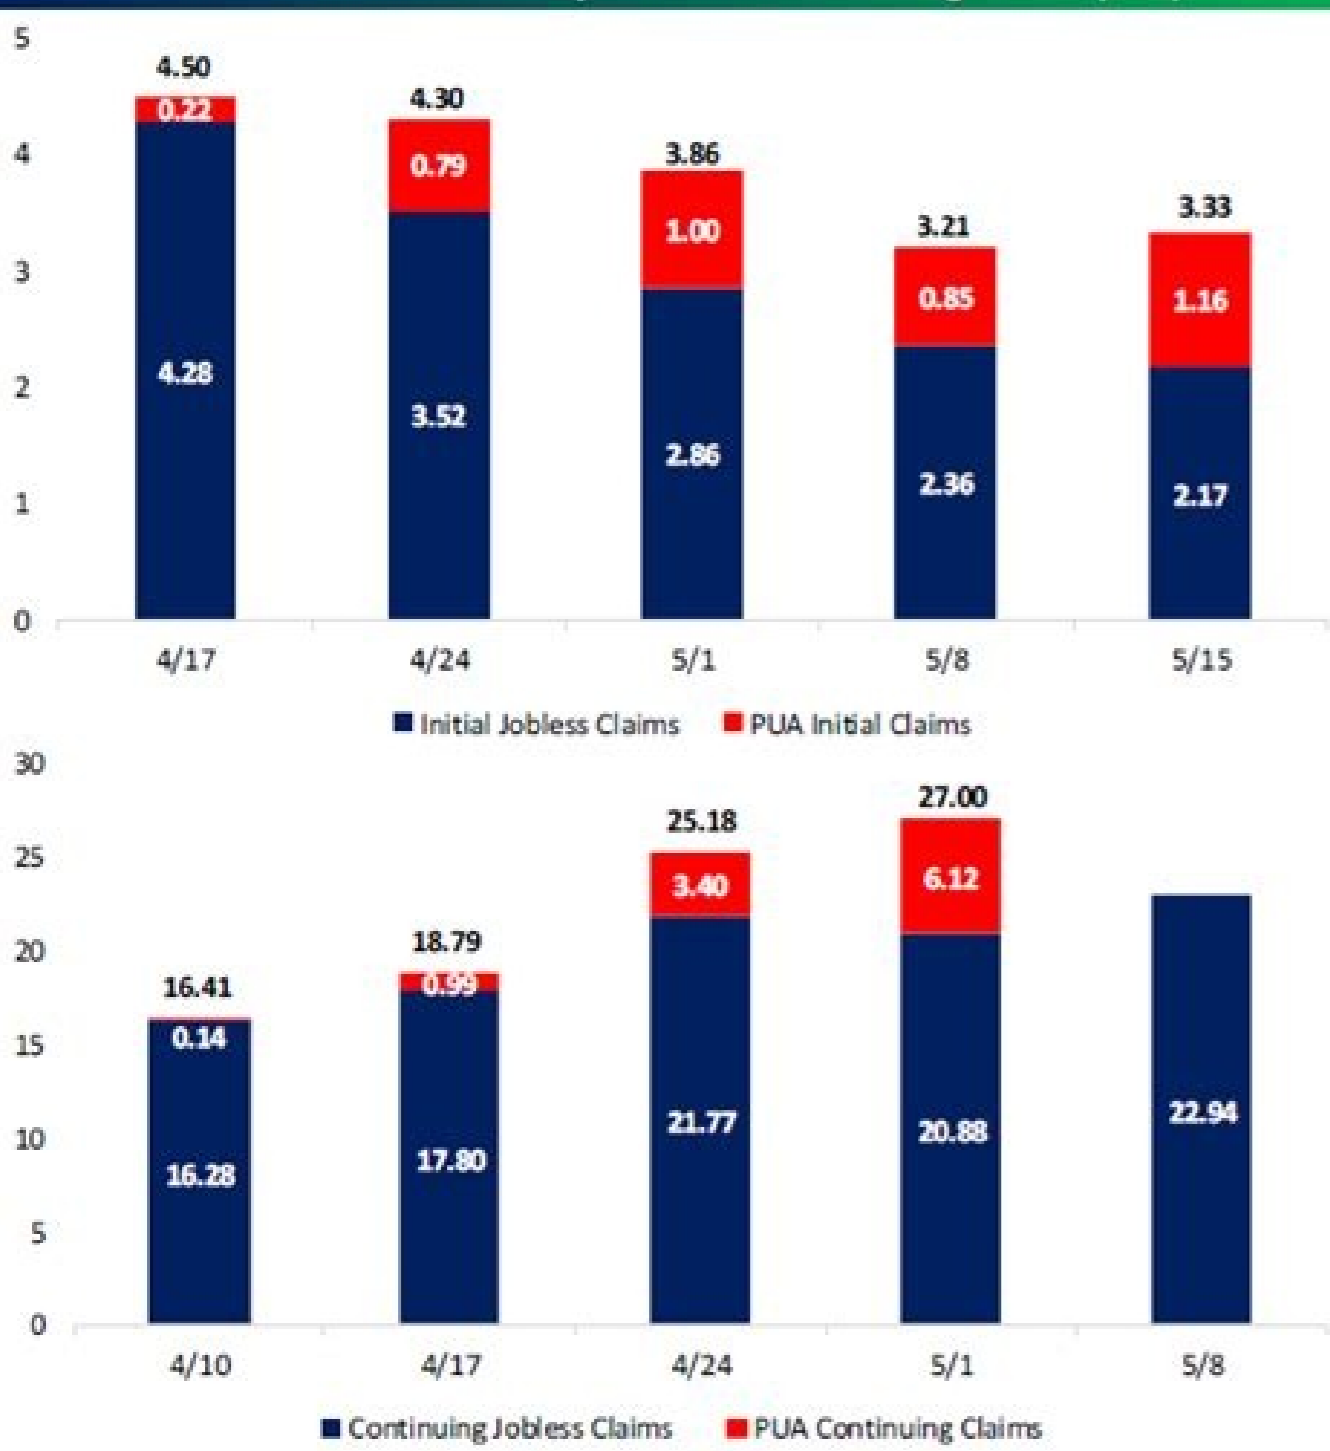

I'm not robot

reCAPTCHA

Open

Jobless Claims Under Reported When Factoring in PUA (mm)

**COSTUME TUNING** 4,990

- X1 S.GUARANTEED D. COMPO : COSTUME
- X10 SPLENDID D. COMPO : COSTUME
- X20 NORMAL D. COMPO : COSTUME

**SHINING STAR** 2,990

- X10 SHINING SYNCHRO FIBER
- X5 SPLENDID D. COMPO : COSTUME
- X100 NORMAL D. COMPO : COSTUME